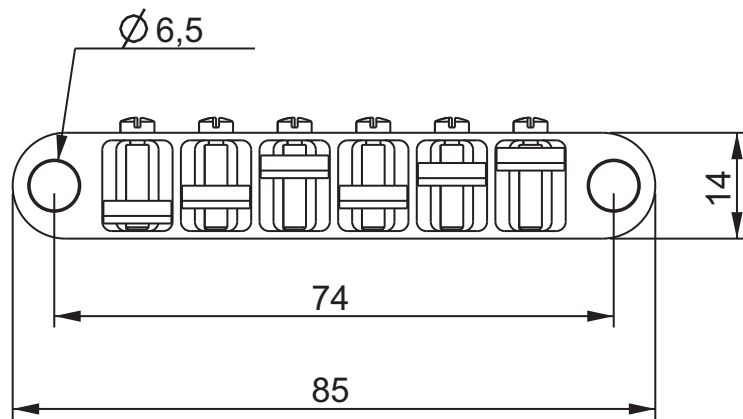

ABM2506 Nashville-TOM

(Asian-Style)

Description

- milled from solid Bell Brass
- 12 inch bridge radius
- useable for 74 mm post spacing
- mountable at 6 mm studs
- comes with a pair of M8 thread studs and bushings