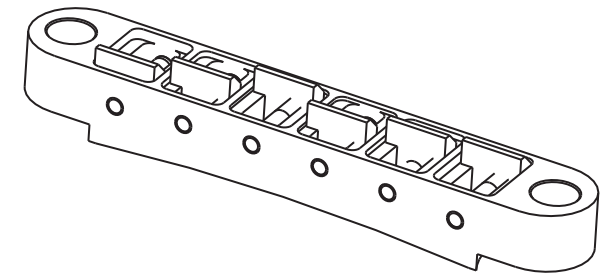

ABM2506 Nashville-TOM

(Asian-Style)

Description

- milled from solid Bell Brass
- 12 inch bridge radius
- useable for 74 mm post spacing
- mountable at 6 mm studs
- comes with a pair of M8 thread studs and bushings