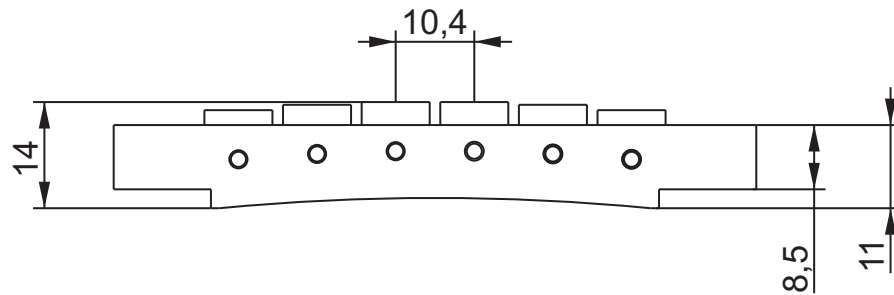

ABM2506 Nashville-TOM

(Asian-Style)

Description

- milled from solid Bell Brass
- 12 inch bridge radius
- useable for 74 mm post spacing
- mountable at 6 mm studs
- comes with a pair of M8 thread studs and bushings