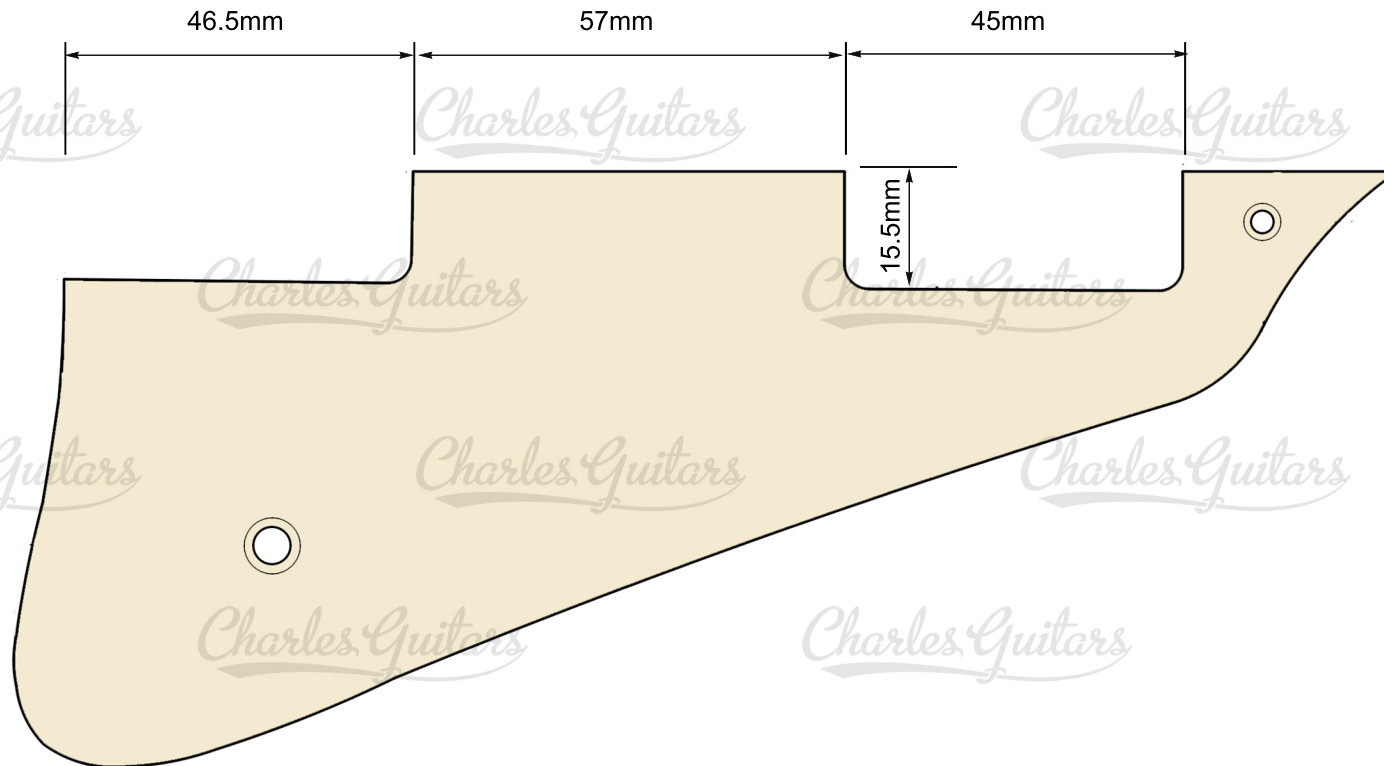

Les Paul Pick Guard 1999 - 2008

Sept 2023 (To print actual size please use Adobe Acrobat and select Actual Size, there may be small printer dimensional variations)

info@charlesguitars.co.uk : www.charlesguitars.co.uk

Les Paul pick guards are notoriously difficult to identify and this is why we have produced this PDF which you can print actual size and offer up to your guitar. The important measurements are those across the top where the pickup cut outs are and you should measure your print to those.

We have two types of pick guard, 1999 - 2008 and 2009 - current.