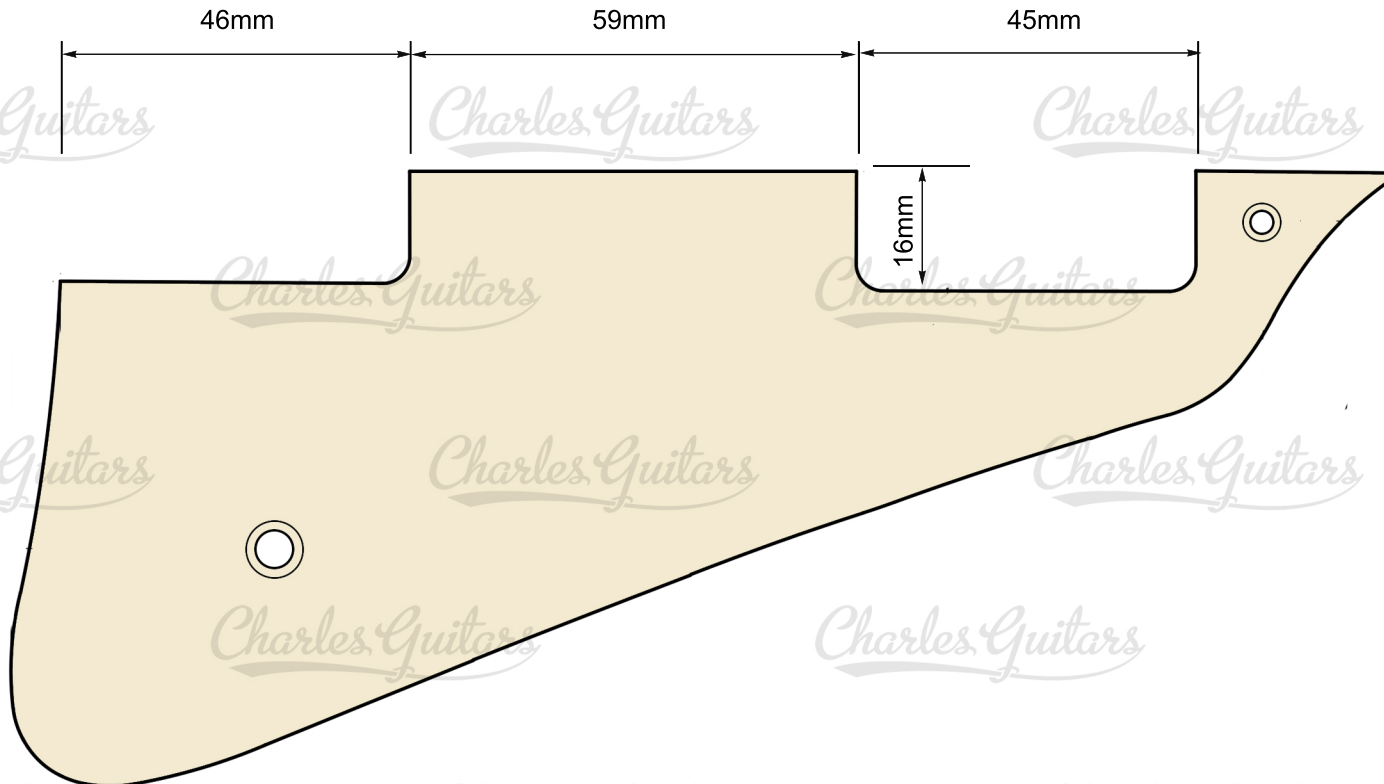

Les Paul pick guards are notoriously difficult to identify and this is why we have produced this PDF which you can print actual size and offer up to your guitar. The important measurements are those across the top where the pickup cut outs are and you should measure your print to those.

We have two types of pick guard, 1999 - 2008 and 2009 - current.